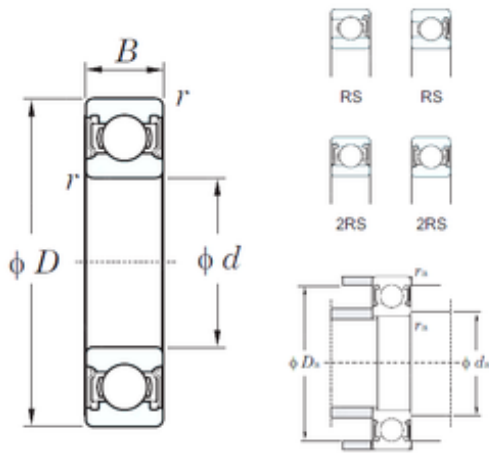

China abec 5 Bearing Supplier

NSK NTN Koyo Timken SKF
 Agricultural/Angular/Insert/Thrust/Pillow
 Block/Deep Groove Ball Bearing 6305-2RS 6306
 6307 6308 6309 High Speed Motor Bearing

Bearing No. 6305-2RS

| | |
|-------------------------------|-------------|
| Size | 25x62x17 mm |
| Bore Diameter | 25 mm |
| Outer Diameter | 62 mm |
| Width | 17 mm |
| d | 25 mm |
| D | 62 mm |
| B | 17 mm |
| C | 17 mm |
| r min. | 1,1 mm |
| da min. | 31,5 mm |
| da max | 34 mm |
| Da max. | 55,5 mm |
| ra max. | 1 mm |
| Weight | 0,232 Kg |
| Basic dynamic load rating (C) | 20,6 kN |
| Basic static load rating (C0) | 11,3 kN |
| (Grease) Lubrication Speed | 7500 r/min |

6305-2RS Bearing 2D drawings and 3D CAD models