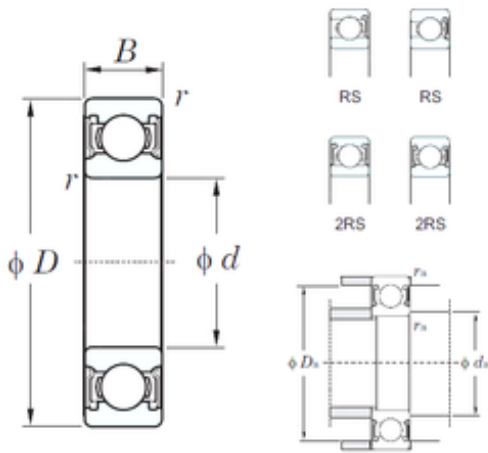

## China abec 5 Bearing Supplier

6305-2RS 6306 2RS NSK Timken Koyo Deep Groove Ball Bearing Wheel Bearing Spherical Roller Bearing Taper Roller Bearing

Bearing No. 6305-2RS

Size	25x62x17 mm
Bore Diameter	25 mm
Outer Diameter	62 mm
Width	17 mm
d	25 mm
D	62 mm
B	17 mm
C	17 mm
r min.	1,1 mm
da min.	31,5 mm
da max	34 mm
Da max.	55,5 mm
ra max.	1 mm
Weight	0,232 Kg
Basic dynamic load rating (C)	20,6 kN
Basic static load rating (C0)	11,3 kN
(Grease) Lubrication Speed	7500 r/min

6305-2RS Bearing 2D drawings and 3D CAD models